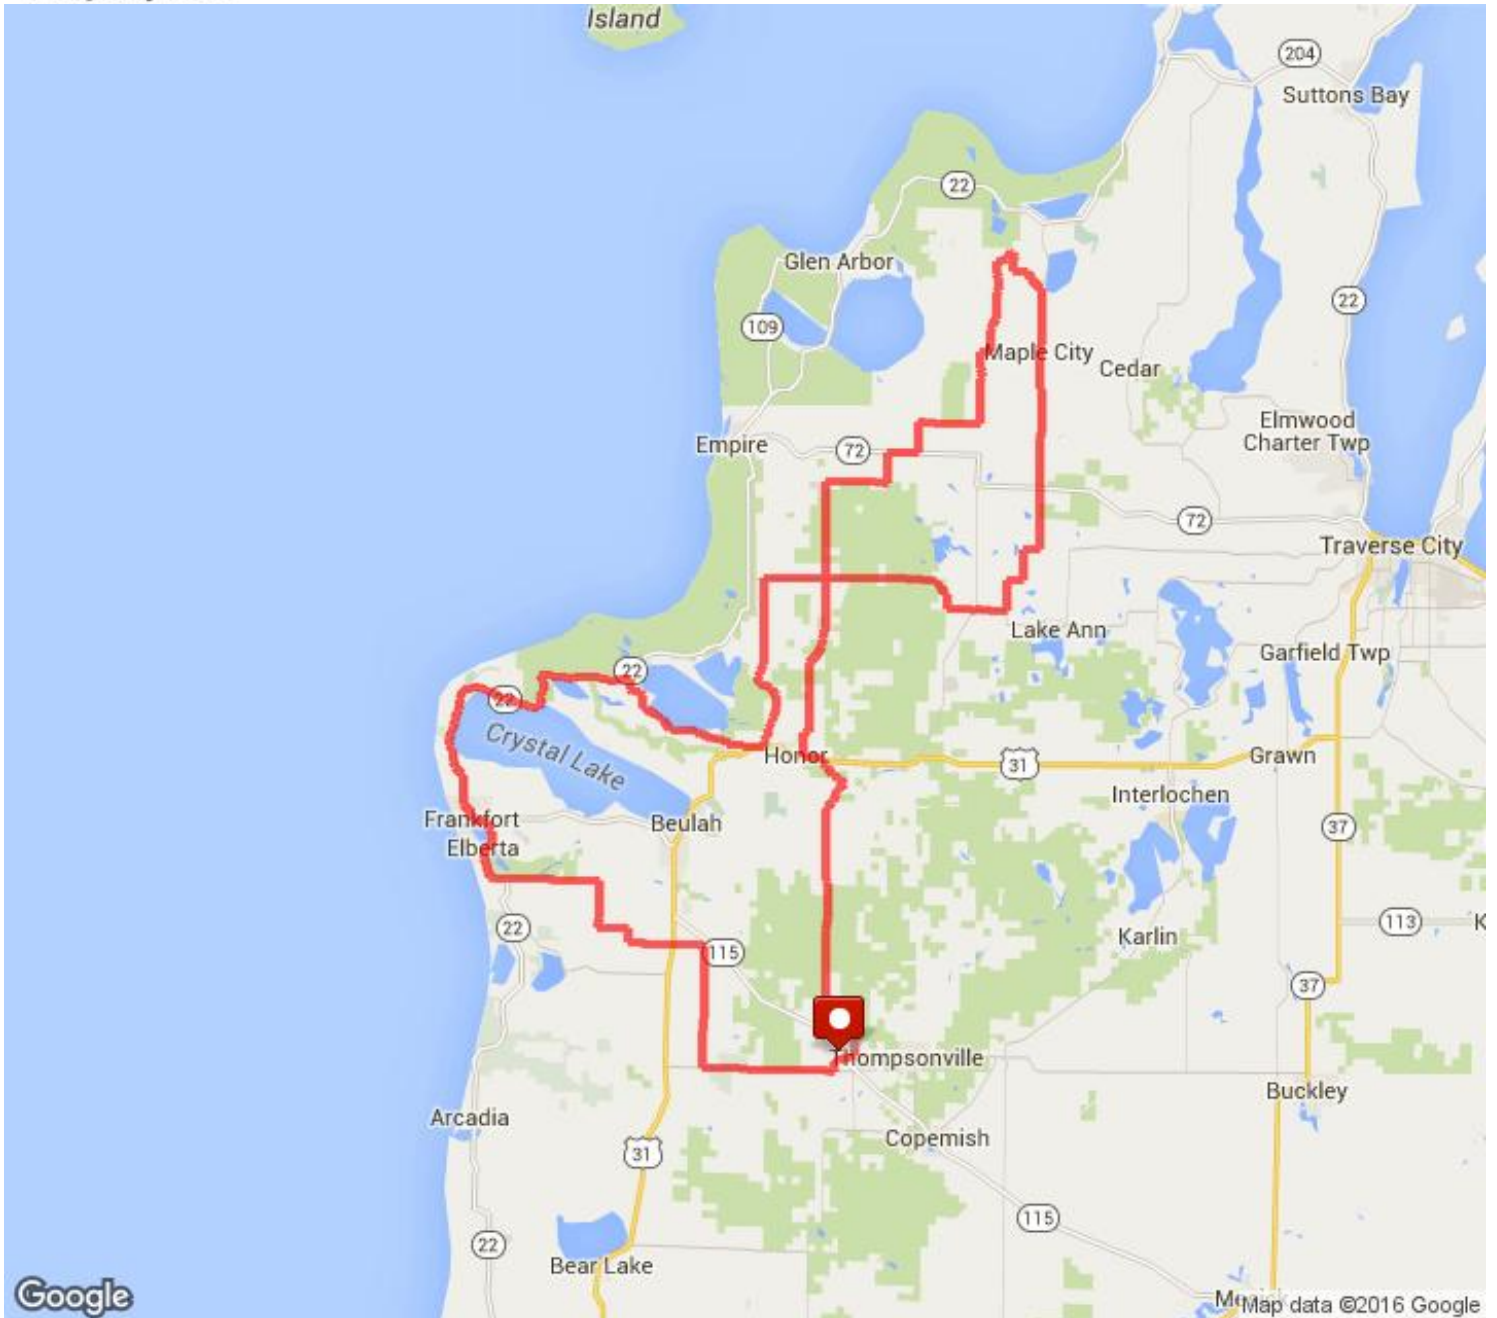

2016 BBT 100
Distance: 101.08 mi
Elevation: 3,394.48 ft (Max: 992.81 ft)

mapmyride

MapMyRide • <http://mapmyride.com/routes/view/407178532>